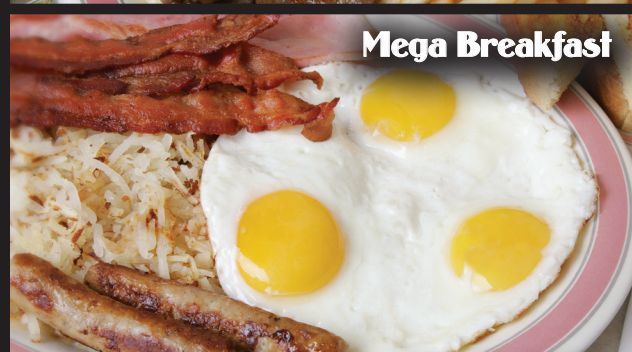

Mega Corned Beef

Blueberry Pancakes

Fish Dinner

Gyro Dinner

Detroit & Flint Coney

Mega Breakfast

Chicken Pita

Club Sandwich

Vanilla Ice Cream and Root Beer...Anything to float your BOAT

FRESH BANANA MILK SHAKES - GO BANANAS! 7.59

Peanut Butter Banana • Chocolate Banana Strawberry Banana • Blueberry Banana Banana Banana • Caramel Banana